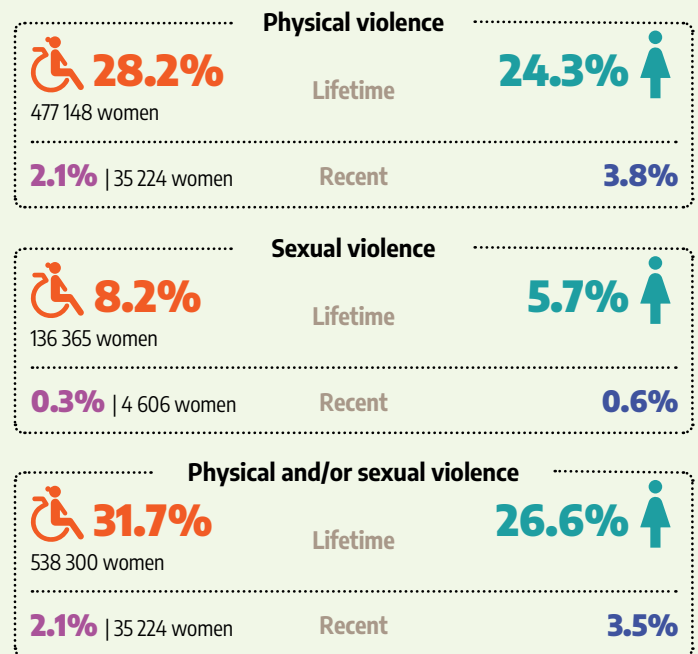

NEW INSIGHTS INTO GENDER-BASED VIOLENCE IN SOUTH AFRICA

A FOCUS ON WOMEN WITH DISABILITIES

FACT SHEET 3

INTIMATE PARTNER VIOLENCE (IPV) AMONG EVER-PARTNERED WOMEN AGED 18 YEARS AND OLDER

GENDER-BASED VIOLENCE AMONG ALL WOMEN

NON-PARTNER GENDER-BASED VIOLENCE

Source: Zungu NP., Petersen Z., Parker W., Dukhi N., Sewpaul, R., Abdelatif N., Naidoo I., Moolman B., Isaacs D., Makusha T., Mabaso M., Reddy T., Zuma, Kt. and The SANSHEF Team (2024). The First South African National Gender-Based Violence Study, 2022: A Baseline Survey on Victimization and Perpetration Fact Sheet 1. Cape Town: Human Sciences Research Council