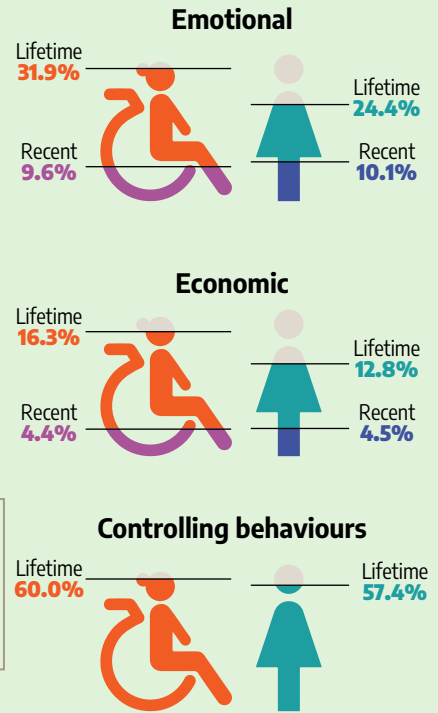

NEW INSIGHTS INTO GENDER-BASED VIOLENCE IN SOUTH AFRICA

A FOCUS ON WOMEN WITH DISABILITIES

FACT SHEET 3

INTIMATE PARTNER VIOLENCE (IPV) AMONG EVER-PARTNERED WOMEN AGED 18 YEARS AND OLDER

GENDER-BASED VIOLENCE AMONG ALL WOMEN

NON-PARTNER GENDER-BASED VIOLENCE

Source: Zungu NP., Petersen Z., Parker W., Dukhi N., Sewpaul, R., Abdelatif N., Naidoo I., Moolman B., Isaacs D., Makusha T., Mabaso M., Reddy T., Zuma, Kt. and The SANSHEF Team (2024). The First South African National Gender-Based Violence Study, 2022: A Baseline Survey on Victimization and Perpetration Fact Sheet 1. Cape Town: Human Sciences Research Council