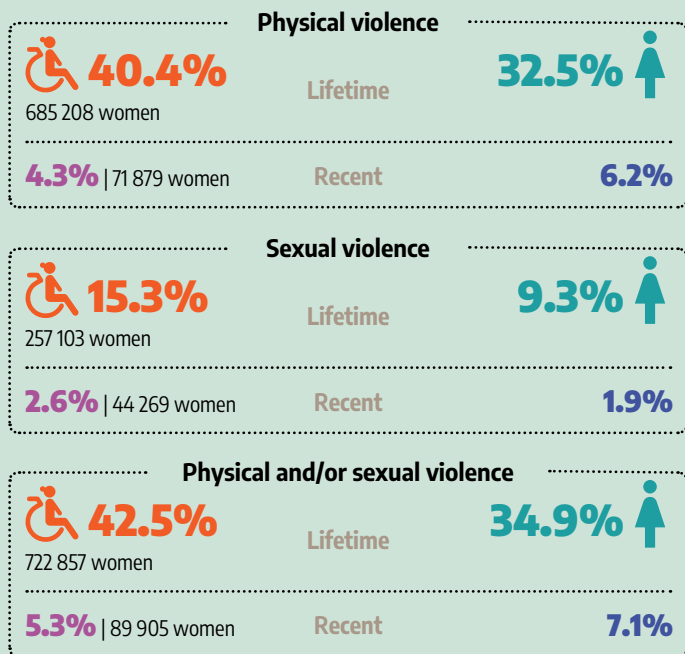

NEW INSIGHTS INTO GENDER-BASED VIOLENCE IN SOUTH AFRICA

A FOCUS ON WOMEN WITH DISABILITIES

FACT SHEET 3

INTIMATE PARTNER VIOLENCE (IPV) AMONG EVER-PARTNERED WOMEN AGED 18 YEARS AND OLDER

GENDER-BASED VIOLENCE AMONG ALL WOMEN

NON-PARTNER GENDER-BASED VIOLENCE

Source: Zungu NP., Petersen Z., Parker W., Dukhi N., Sewpaul, R., Abdelatif N., Naidoo I., Moolman B., Isaacs D., Makusha T., Mabaso M., Reddy T., Zuma, Kt. and The SANSHEF Team (2024). The First South African National Gender-Based Violence Study, 2022: A Baseline Survey on Victimization and Perpetration Fact Sheet 1. Cape Town: Human Sciences Research Council