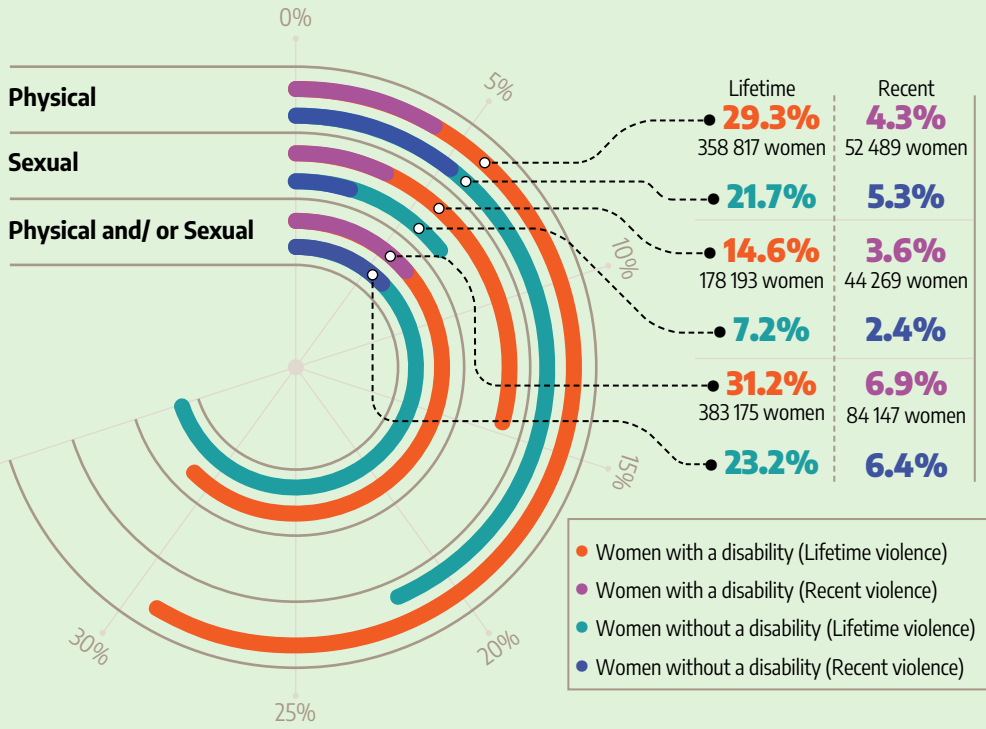

NEW INSIGHTS INTO GENDER-BASED VIOLENCE IN SOUTH AFRICA

A FOCUS ON WOMEN WITH DISABILITIES

FACT SHEET 3

INTIMATE PARTNER VIOLENCE (IPV) AMONG EVER-PARTNERED WOMEN AGED 18 YEARS AND OLDER

GENDER-BASED VIOLENCE AMONG ALL WOMEN

NON-PARTNER GENDER-BASED VIOLENCE

Source: Zungu NP., Petersen Z., Parker W., Dukhi N., Sewpaul, R., Abdelatif N., Naidoo I., Moolman B., Isaacs D., Makusha T., Mabaso M., Reddy T., Zuma, Kt. and The SANSHEF Team (2024). The First South African National Gender-Based Violence Study, 2022: A Baseline Survey on Victimization and Perpetration Fact Sheet 1. Cape Town: Human Sciences Research Council